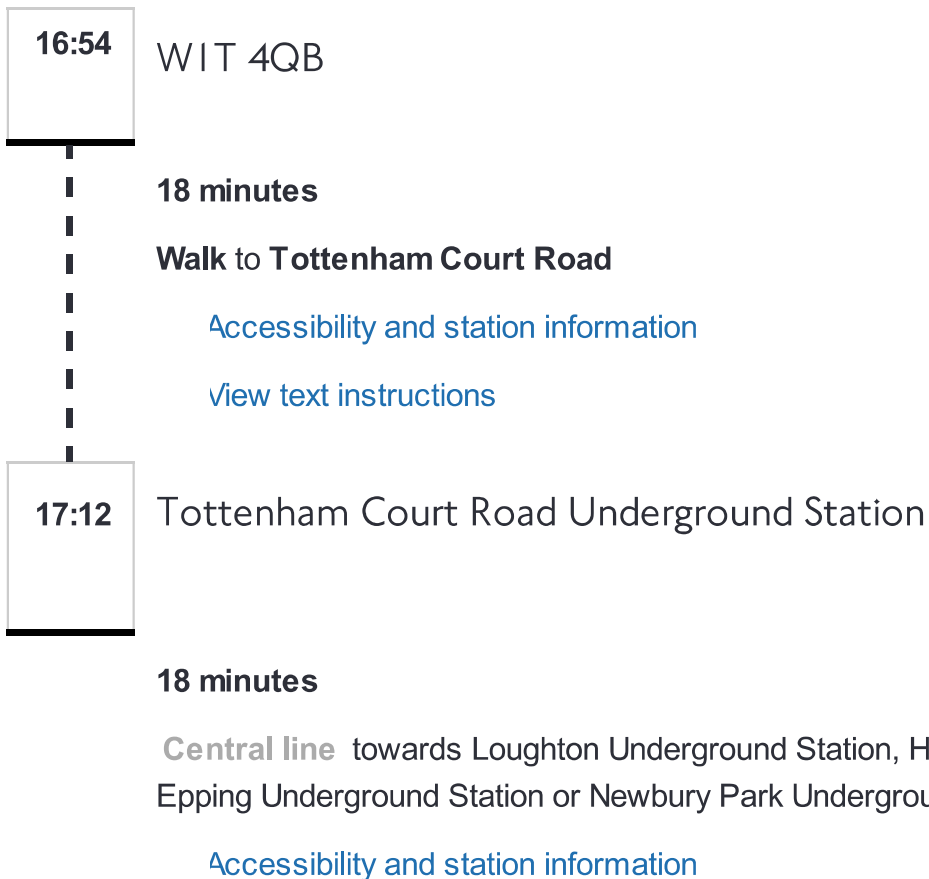

JOURNEY RESULTS

From: **W1T 4QB** Leaving: **Saturday 12th Jul, 17:00**
To: **e16 2ee**

Travel preferences: **Showing routes with fewest changes** **Using all transport modes**
Max walk time 40 mins

<i>Departs</i>	<i>Arrives</i>	
16:54	18:00	1 hr 6 mins

17:34

Stratford DLR Station

13 minutes

DLR towards Woolwich Arsenal DLR Station

17:47

Pontoon Dock

13 minutes

Walk to E16 2EE

[Hide text instructions](#)

Continue along North Woolwich Road for 445 metres (6 minutes, 35 seconds).

Turn right on to North Woolwich Roundabout, continue for 48 metres (0 minutes, 44 seconds).

Turn right on to North Woolwich Road, continue for 118 metres (1 minute, 41 seconds).

Google

Map data ©2014 Google

18:00

E16 2EE

Accessibility Details

Total walking time:

31 minutes

Accessibility summary: