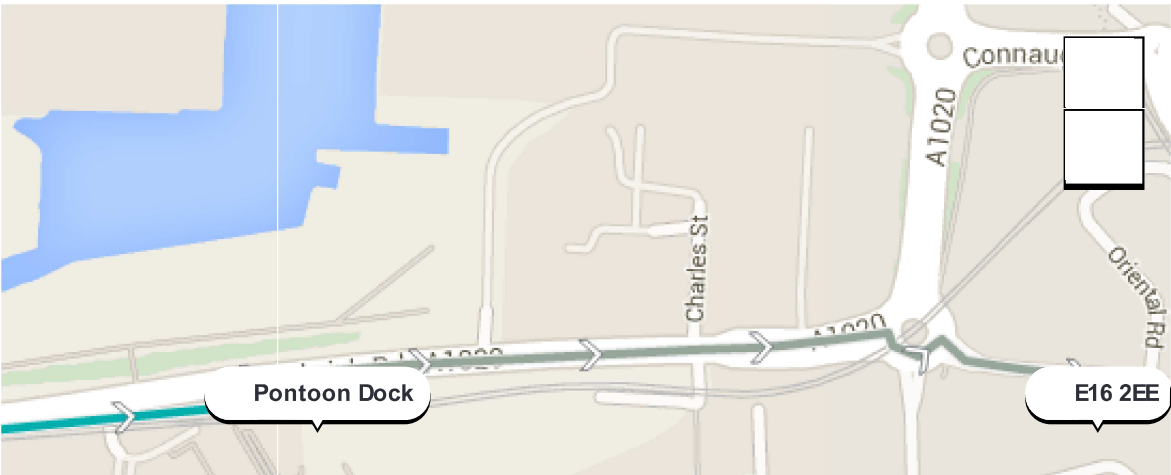

17:34

Stratford DLR Station

13 minutes

DLR towards Woolwich Arsenal DLR Station

17:47

Pontoon Dock

13 minutes

Walk to E16 2EE

[Hide text instructions](#)

Continue along North Woolwich Road for 445 metres (6 minutes, 35 seconds).

Turn right on to North Woolwich Roundabout, continue for 48 metres (0 minutes, 44 seconds).

Turn right on to North Woolwich Road, continue for 118 metres (1 minute, 41 seconds).